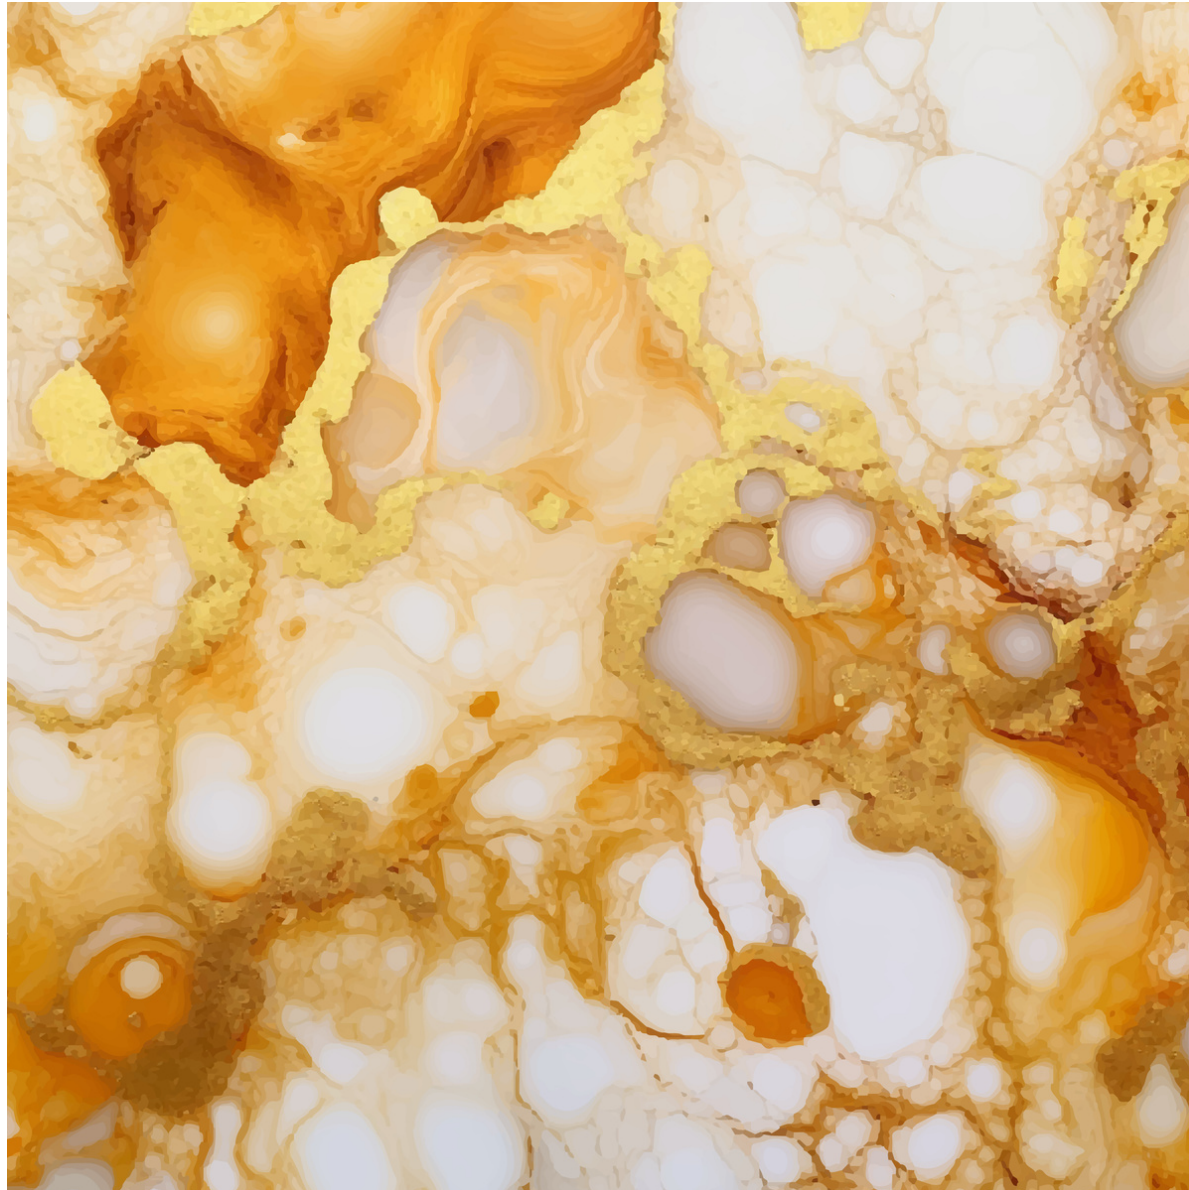

ONYX MARBLE

MOSAIC

 **MODDWELL**[®]
BY TPRS GLASS

designed by  freepik

PATTERNS

NATURE

 **MODDWELL**[®]
BY TPRS GLASS

STONES

WOOD