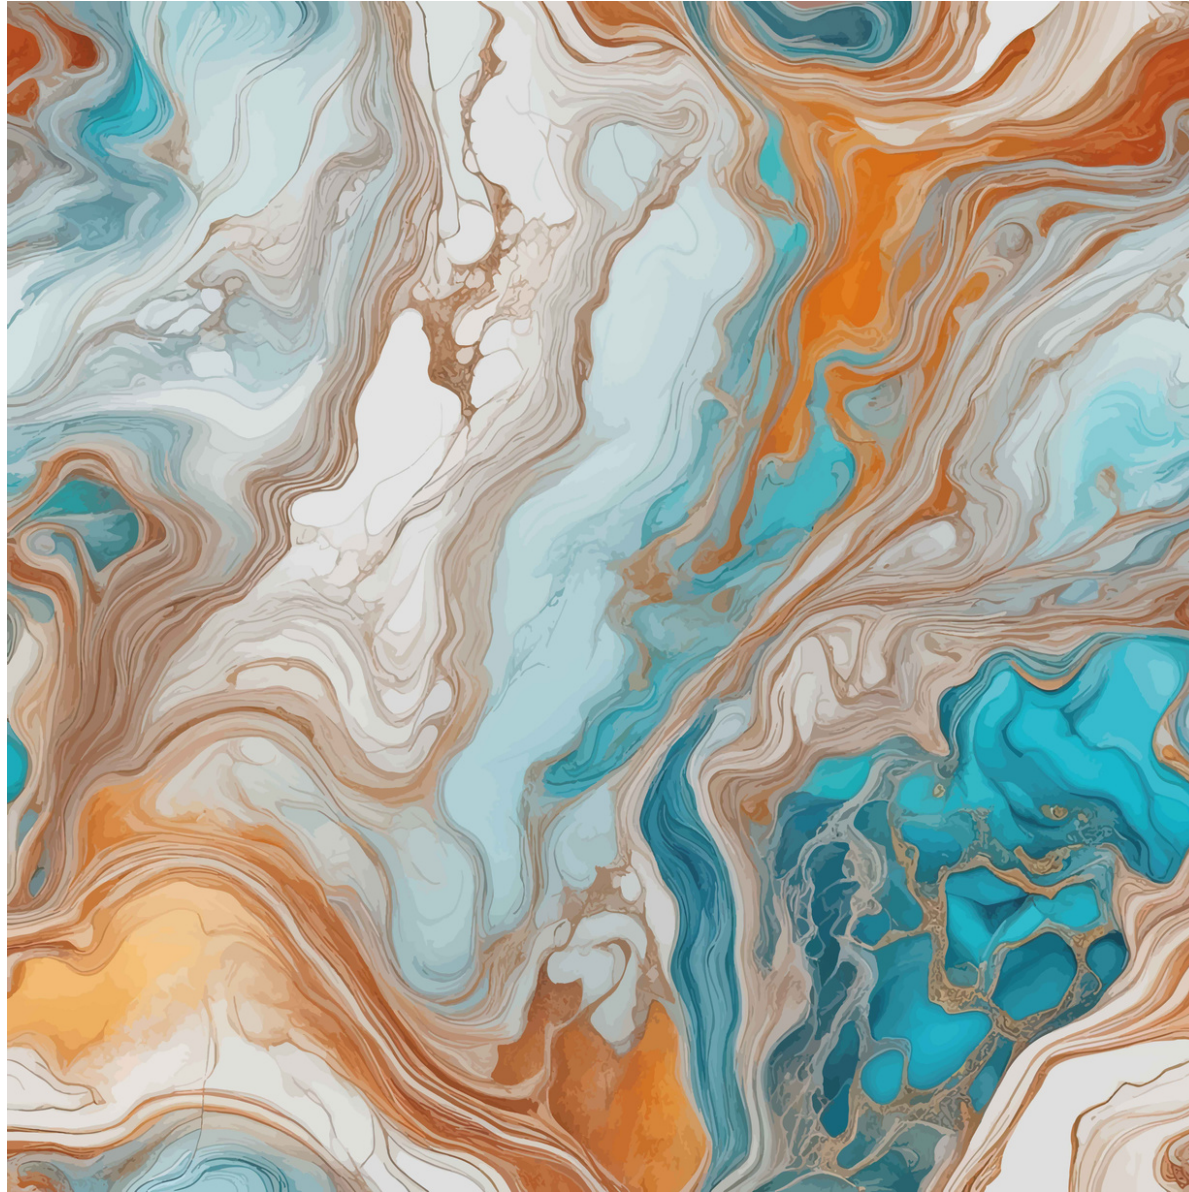

ONYX MARBLE

MOSAIC

 **MODDWELL**[®]
BY TPRS GLASS

designed by  freepik

PATTERNS

NATURE

 **MODDWELL**[®]
BY TPRS GLASS

STONES

WOOD