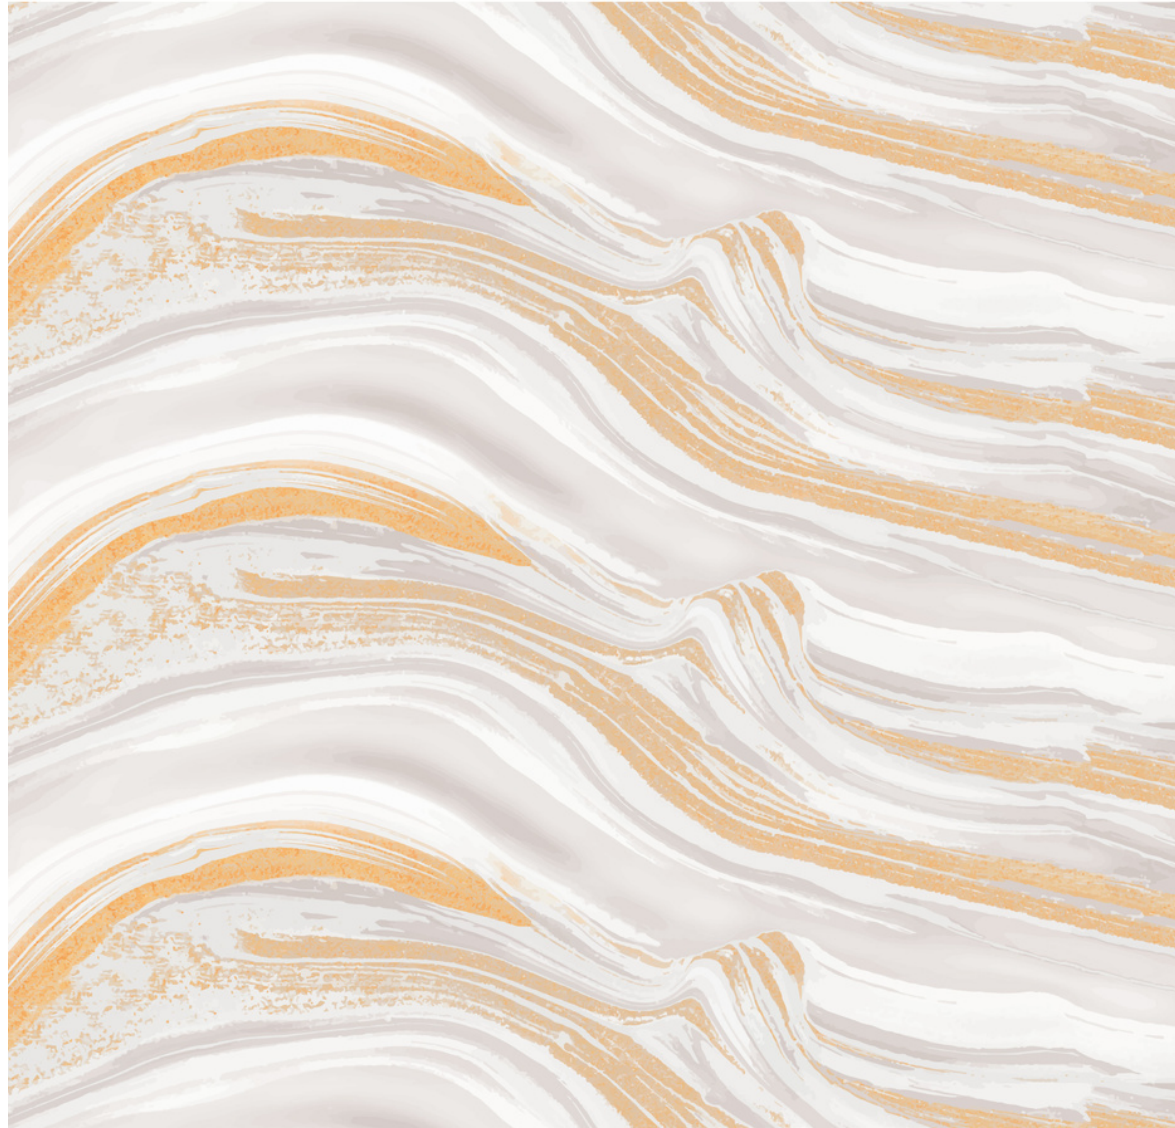

ONYX MARBLE

MOSAIC

 **MODDWELL**[®]
BY TPRS GLASS

designed by  freepik

PATTERNS

NATURE

 **MODDWELL**[®]
BY TPRS GLASS

STONES

WOOD