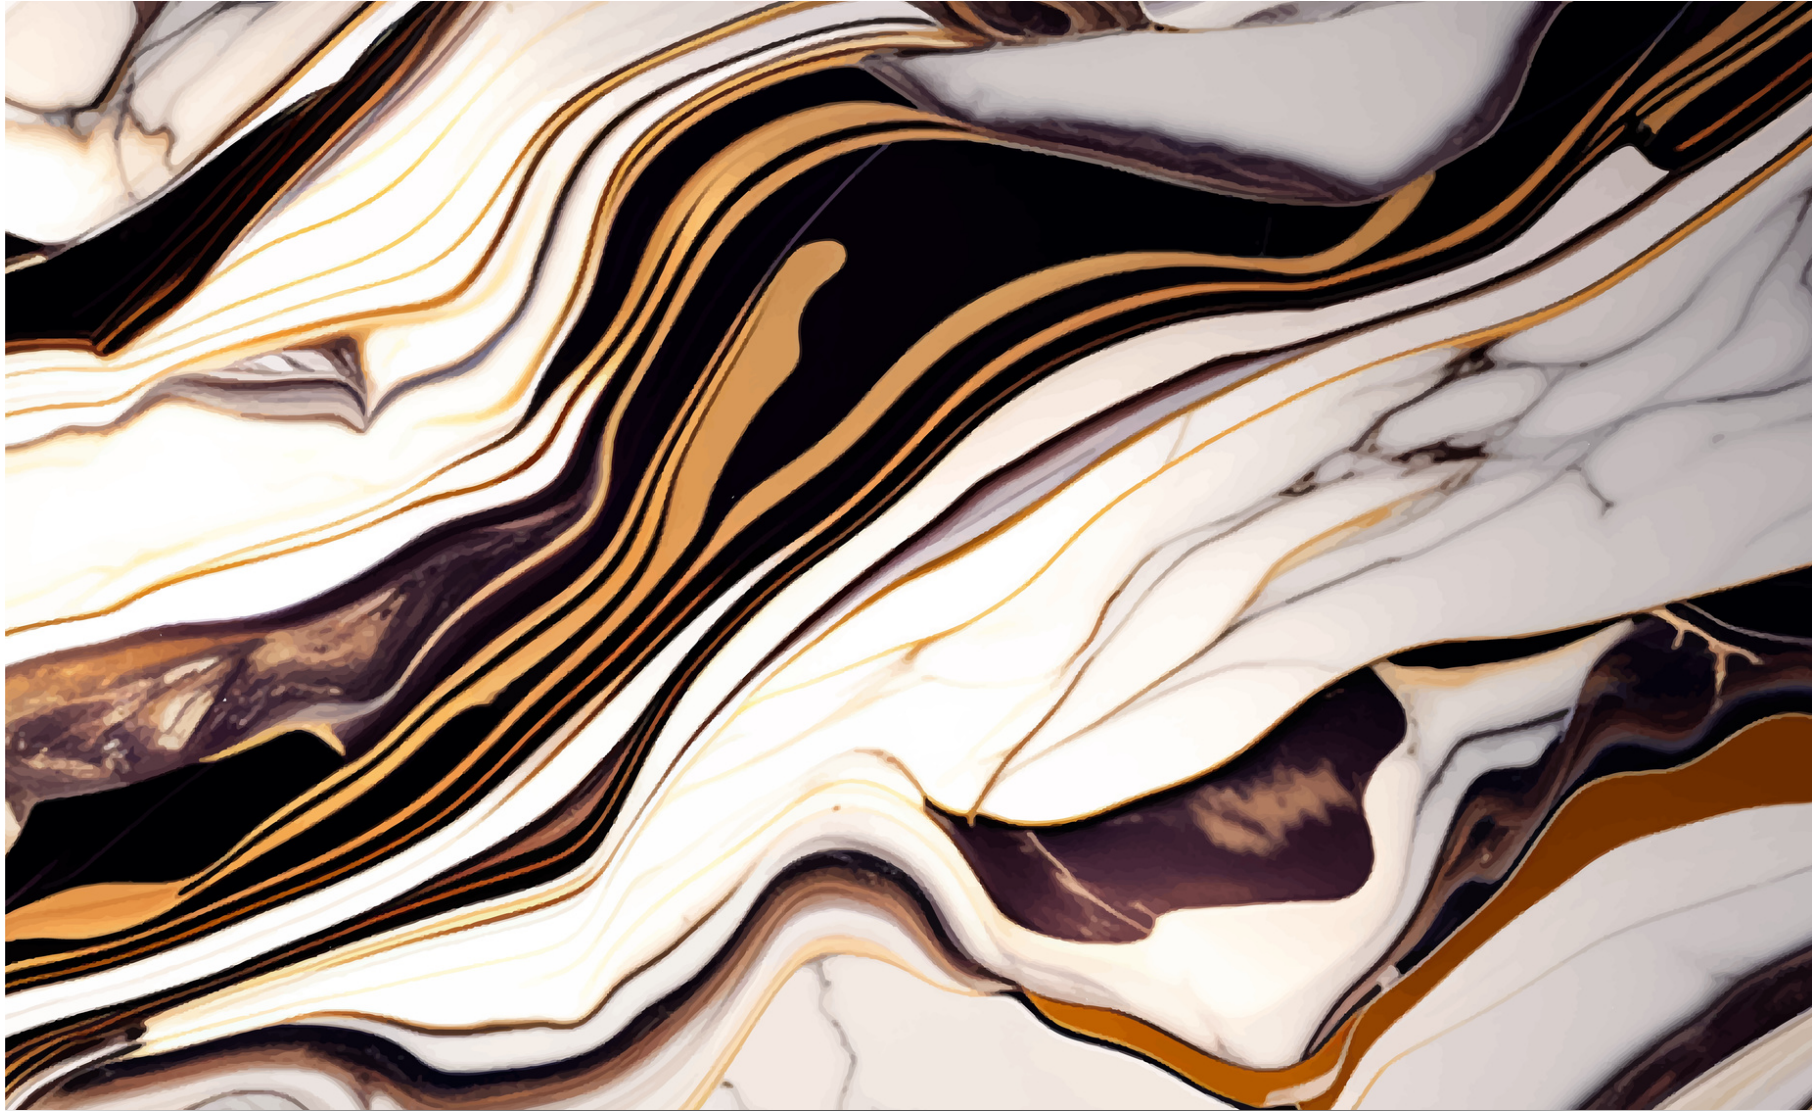

ONYX MARBLE

MOSAIC

 **MODDWELL**[®]
BY TPRS GLASS

designed by  freepik

PATTERNS

NATURE

 **MODDWELL**[®]
BY TPRS GLASS

STONES