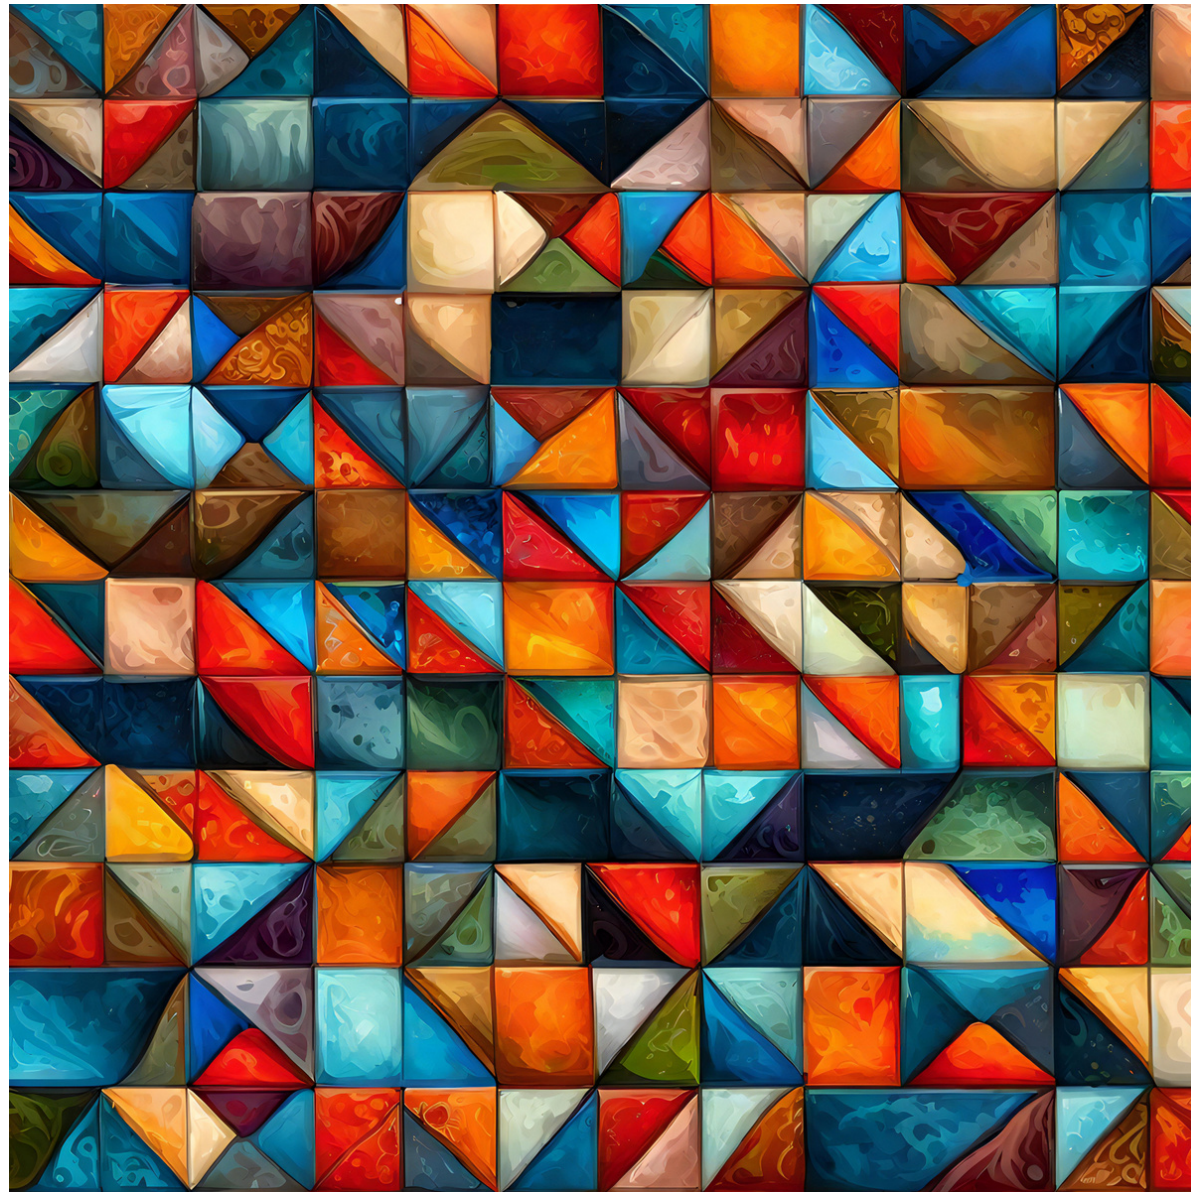

ONYX MARBLE

MOSAIC

 **MODDWELL**[®]
BY TPRS GLASS

designed by  freepik

PATTERNS

NATURE

 **MODDWELL**[®]
BY TPRS GLASS

STONES

WOOD