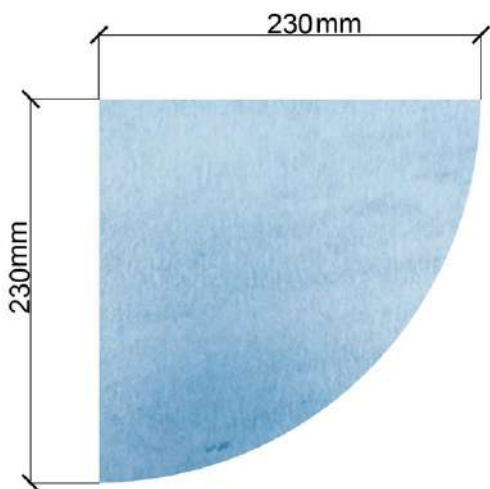

Glass Strength	Toughened Glass
Thickness	6mm
Appearance	Clear, Tinted, Frosted, Digitally print
Edges Finish	Flat & Raise
Frame type	Rust free Stainless Steel
Mounting Type	Wall fittings

QUADRANT

Quadrant glass corner shelves are designed to fit into the corners of a room, providing a practical and stylish solution for storage or display. These shelves typically have a triangular or quarter-circle shape to fit seamlessly into corner spaces. The combination of glass and a sleek, modern design can provide a visually appealing display area for decorative items, plants, or other objects.