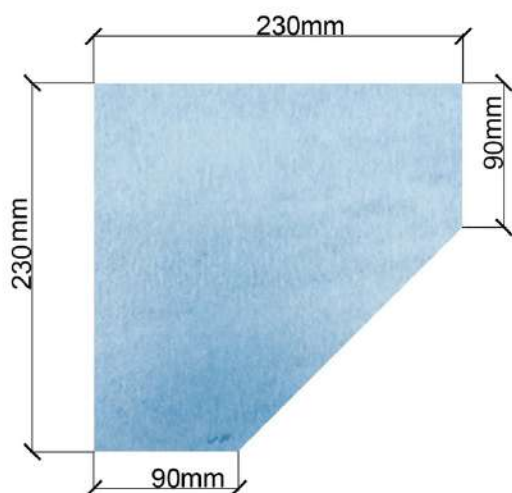

DIAMOND

A diamond-shaped glass corner shelf can be a unique and stylish addition to your interior decor. This type of shelf not only serves a functional purpose for storage but also adds an interesting geometric element to the design of the room.

APPLICATION

- Bathroom
- Living room
- Kitchen
- Study room
- Dining room

PRODUCT DESCRIPTION

Size	230mm X 230mm
Thickness	6mm
Shape	Quadrant
Frame type	Rust Free Stainless
Mounting type	Wall Fittings
Finishes	Clear, Digital print