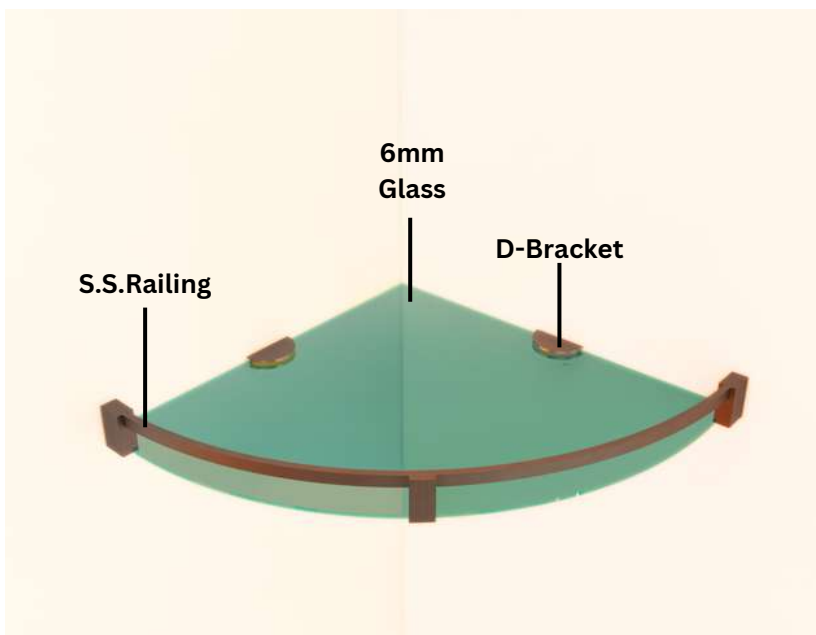

Fittings

Glass Corner Shelves – Easy to Install and Long-lasting.

Corner shelf is a must-have accessory that can make life easy in your living room, bathroom, workplace, bedrooms and practically any place! It gives a convenient and compact spot for you to quickly place and grab your daily essentials like you car keys, your mobile phone charging station, your current good-read books, toiletries etc.

Brass fittings with SS Coating

Screw and Grip

Stainless steel Railing

Flat and raise edge finish

Tempered glass for safety

6mm Thickness

Easy Maintenance

SPECIFICATION

Glass Strength	Toughened Glass
Thickness	6mm
Appearance	Clear, Tinted, Frosted, Digitally print
Edges Finish	Flat & Raise
Frame type	Rust free Stainless Steel
Mounting Type	Wall fittings

QUADRANT

Quadrant glass corner shelves are designed to fit into the corners of a room, providing a practical and stylish solution for storage or display. These shelves typically have a triangular or quarter-circle shape to fit seamlessly into corner spaces. The combination of glass and a sleek, modern design can provide a visually appealing display area for decorative items, plants, or other objects.