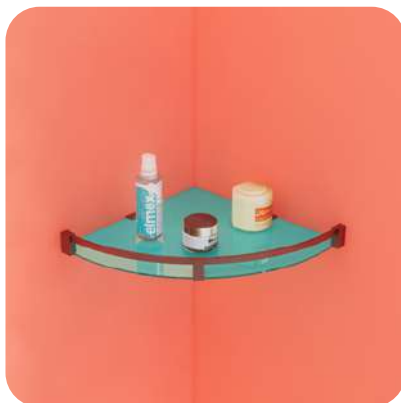

Fittings

Glass Corner Shelves – Easy to Install and Long-lasting.

Corner shelf is a must-have accessory that can make life easy in your living room, bathroom, workplace, bedrooms and practically any place! It gives a convenient and compact spot for you to quickly place and grab your daily essentials like you car keys, your mobile phone charging station, your current good-read books, toiletries etc.

Brass fittings with SS Coating

Screw and Grip

Stainless steel Railing

Flat and raise edge finish

Tempered glass for safety

6mm Thickness

Easy Maintenance

SPECIFICATION

Glass Strength	Toughened Glass
Thickness	6mm
Appearance	Clear, Tinted, Frosted, Digitally print
Edges Finish	Flat & Raise
Frame type	Rust free Stainless Steel
Mounting Type	Wall fittings

QUADRANT

Quadrant glass corner shelves are designed to fit into the corners of a room, providing a practical and stylish solution for storage or display. These shelves typically have a triangular or quarter-circle shape to fit seamlessly into corner spaces. The combination of glass and a sleek, modern design can provide a visually appealing display area for decorative items, plants, or other objects.