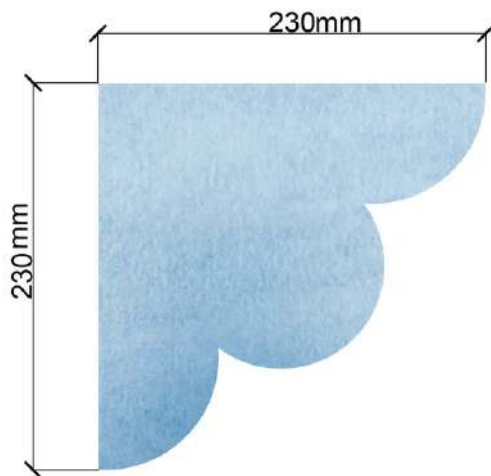

FLOWER

A flower-shaped glass corner shelf can be a unique and visually appealing addition to your interior decor. This unconventional design adds a touch of creativity and can serve both functional and decorative purposes.

APPLICATION

- Bathroom
- Home office
- Kitchen
- Kids room
- Bedroom

PRODUCT DESCRIPTION

Size	230mm X 230mm
Thickness	6mm
Shape	Quadrant
Frame type	Rust Free Stainless
Mounting type	Wall Fittings
Finishes	Clear, Digital print