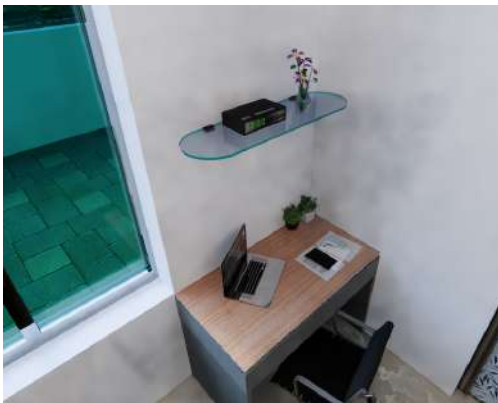

The transparency of the glass makes the shelves visually light, creating a sense of openness. This can be particularly beneficial in smaller rooms where you want to avoid a cluttered or cramped look.

Wall Mounted Glass shelf

These Places Need it!

Bathroom, Shower

In bathrooms, glass corner shelves can be used for storing toiletries, towels, or decorative items. The open design prevents the shelves from looking too bulky, which is especially advantageous in smaller bathrooms. Glass corner shelves in the shower keep bath products neatly organized and within reach.

Home Office / Study Room

Use glass corner shelves to showcase decorative items such as awards, sculptures, or art pieces. This can add a personalized touch to your office or study space.

Glass shelves are great for storing office supplies such as pens, notepads, and other stationery items. This helps keep your workspace tidy and accessible.