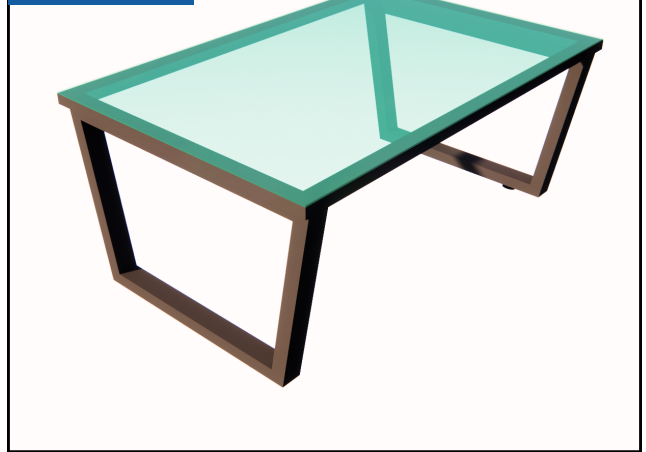

# TABLE TOP

A coffee table with a glass top is a stylish and popular choice for residential and commercial spaces. It's known for its sleek and modern appearance. The transparency of the glass can make the table appear less visually imposing, which can be especially beneficial in smaller spaces or rooms with much furniture. Because of their transparency, glass top coffee tables can create a sense of openness and lightness in a room. They allow light to pass through, which can help brighten up the space and make it feel more spacious.

## Glass Specification

Type	Coffee Table / Center Table
Material Type	Toughened Glass
Designs	Various Options Available
Product Dimensions	2'x3'
Room Type	Living Room / Family Living
Shape	Rectangle

# Table Models

Model 1

Model 2

A rectangular-base metal coffee table with a glass top is a contemporary and elegant piece of furniture that blends the strength of metal structures with the elegance of glass. Base Structure adds solidity and sturdiness to the coffee table. The glass top provides a sense of sophistication and transparency to the coffee table. Tempered glass provides increased durability and safety. Tempered glass is also more resistant to scratches and heat than ordinary glass, making it ideal for both indoor and outdoor applications.