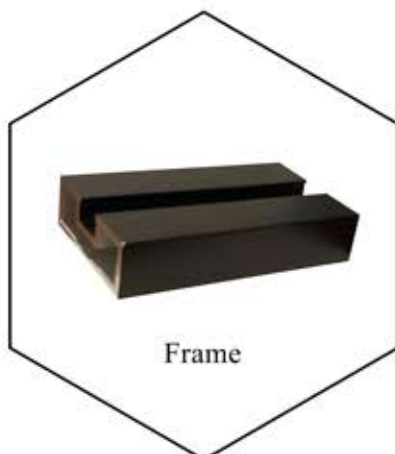

Sliding Shower

Swingable shower

Fixed Partition

Framed Swingable shower

Exclusive Fittings and Hinges

Color Options

Frame	Hinge
Black	Glossy
Gold	Rose Gold
	Black

Glass selection

Clear Glass

Glass Type & thickness	8 mm Thick Toughened
Privacy	Minimal
Aesthetic	Simple
Light Transmission	High
Safety	Safe
Finish	Non-Textured
Usage	Framed / Frameless

Tinted Glass

Glass Type & thickness	8 mm Thick Toughened
Privacy	Minimal
Aesthetic	Simple
Light Transmission	Medium
Safety	Safe
Finish	Non-Textured
Usage	Framed / Frameless