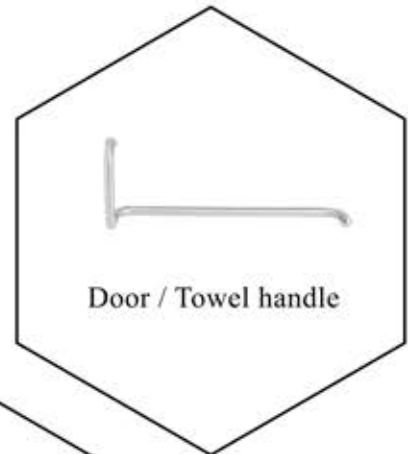

Sliding Shower

Swingable shower

Fixed Partition

Framed Swingable shower

Exclusive Fittings and Hinges

Color Options

Frame	Hinge
Black	Glossy
Gold	Rose Gold
	Black

Glass selection

Clear Glass

Glass Type & thickness	8 mm Thick Toughened
Privacy	Minimal
Aesthetic	Simple
Light Transmission	High
Safety	Safe
Finish	Non-Textured
Usage	Framed / Frameless

Tinted Glass

Glass Type & thickness	8 mm Thick Toughened
Privacy	Minimal
Aesthetic	Simple
Light Transmission	Medium
Safety	Safe
Finish	Non-Textured
Usage	Framed / Frameless