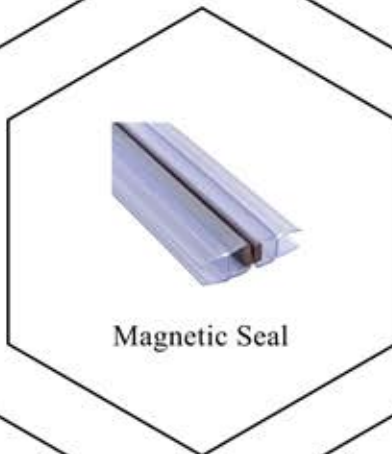

Exclusive Fittings and Hinges

Color Options

Frame	Hinge
Black	Glossy
Gold	Rose Gold
	Black